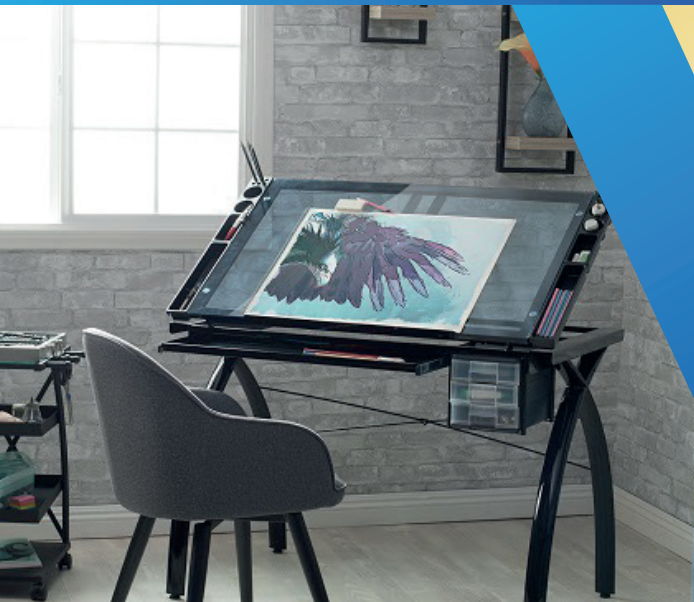

MOBILIARIO Y EQUIPO DE OFICINA

10%
DESCUENTO

ÚTILES ESCOLARES

10%
DESCUENTO

Mesas de dibujo, escritorios, bancos, sillas, guillotinas emplastificadoras y mucho más.

Gomas, tijeras, cuadernos, temperas, crayones lápices y mucho más.